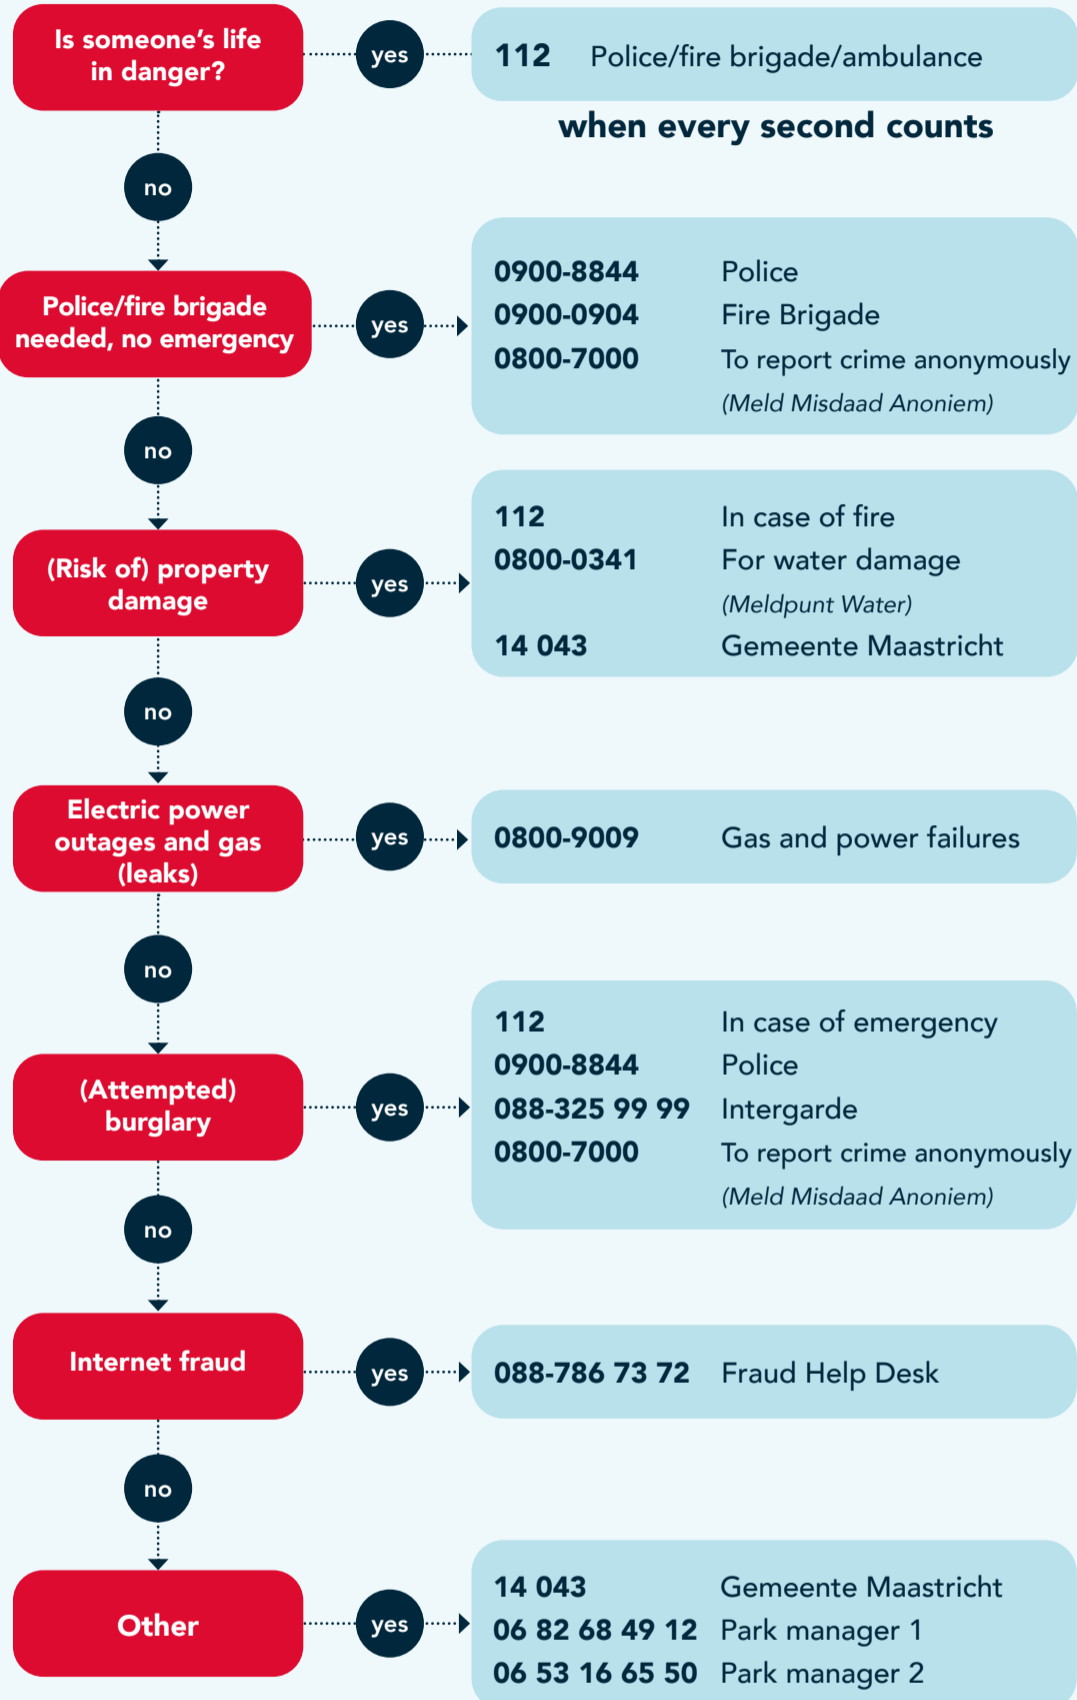

INCIDENT CARD BEATRIXHAVEN

WHAT IS HAPPENING?

Is someone's life in danger?

112

police/fire brigade/ambulance
when every second counts

TIPS FOR CALLING 112:

- Stay calm
- Mention your city.....
- Mention your street.....
- Briefly describe the situation
- Listen to the questions

ASSEMBLY POINTS

ANKERKADE
Wessem Port
Services
Praamkade 1

NORTH
Attero Zuid
Fregatweg 30

SOUTH
Stadsbeheer
Ankerkade 275

Automatic External Defibrillators (AEDs) available at:

.....

.....

Phone numbers neighbours: