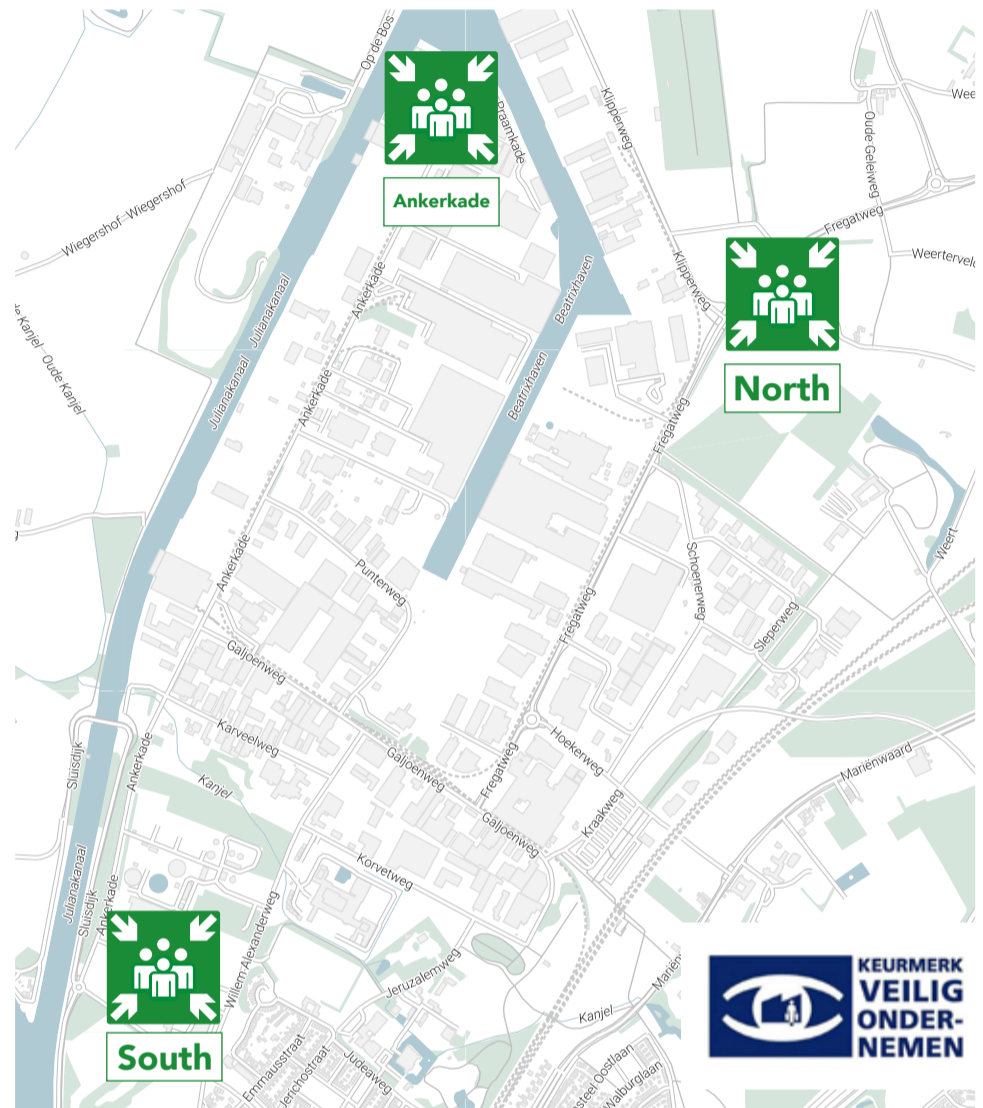

INCIDENT CARD BEATRIXHAVEN

WHAT IS HAPPENING?

Is someone's life in danger?

112

police/fire brigade/ambulance
when every second counts

TIPS FOR CALLING 112:

- Stay calm
- Mention your city.....
- Mention your street.....
- Briefly describe the situation
- Listen to the questions

ASSEMBLY POINTS

ANKERKADE
Wessem Port
Services
Praamkade 1

NORTH
Attero Zuid
Fregatweg 30

SOUTH
Stadsbeheer
Ankerkade 275

Automatic External Defibrillators (AEDs) available at:

.....

.....

Phone numbers neighbours: